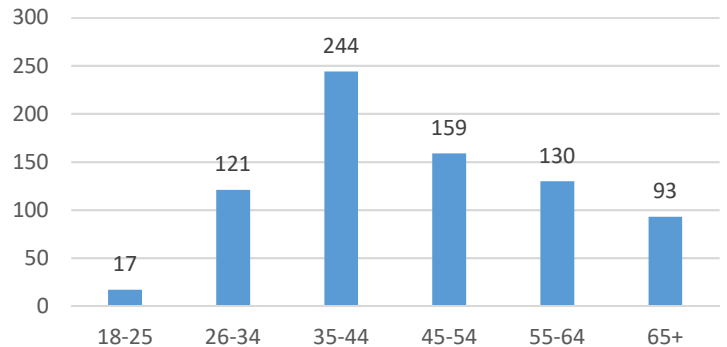

Lottery VEP Enrollees By Age

Lottery VEP Enrollees By Period