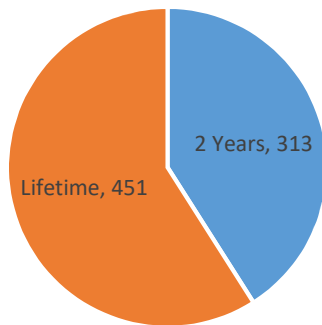

Tel: 410-230-8800
TTY users call Maryland Relay
www.mdlottery.com

Lottery Voluntary Exclusion Program Data **as of January 31, 2025**

Current Voluntary Exclusions Lottery = 764

Lottery VEP Enrollees By Period