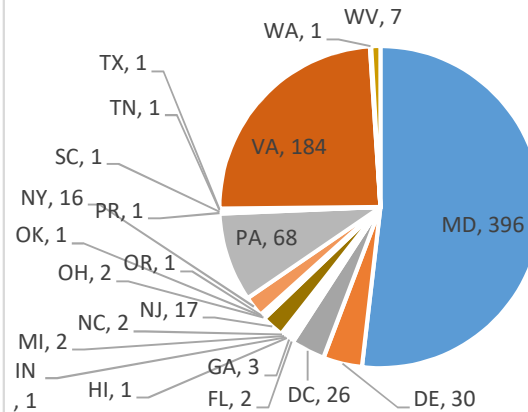

Lottery VEP Enrollees By Residence

Lottery VEP Enrollees By Month