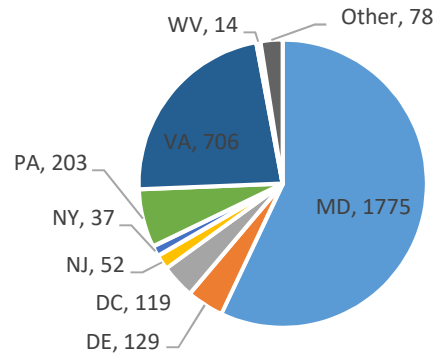

Casino VEP Enrollees By Residence