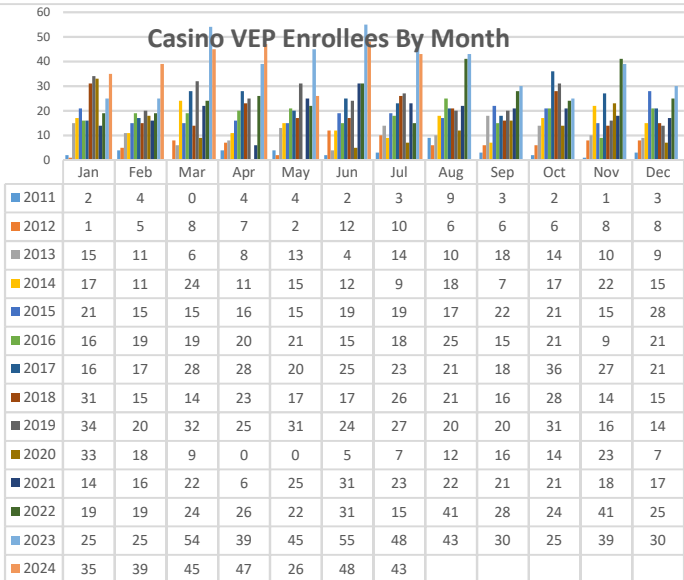

Casino VEP Enrollees By Month