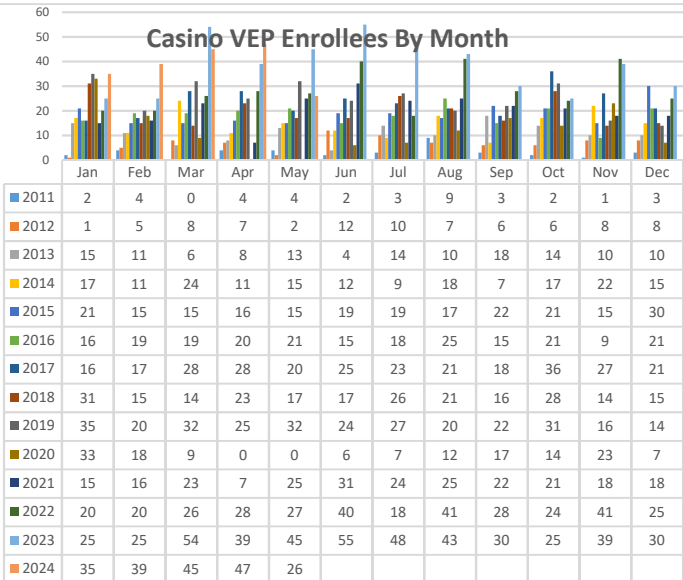

Casino VEP Enrollees By Month