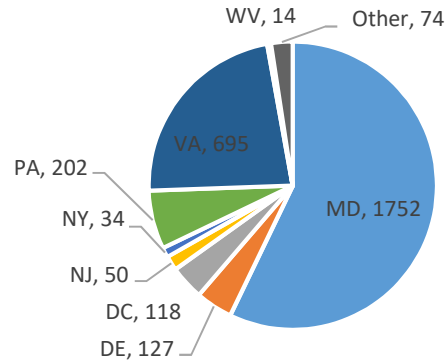

Casino VEP Enrollees By Residence