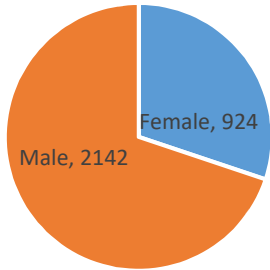

Casino Voluntary Exclusion Program Data **as of May 31, 2024**

Current Voluntary Exclusions Casino = 3066

Casino VEP Enrollees By Gender