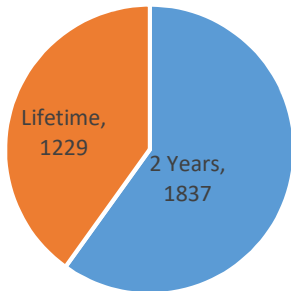

Tel: 410-230-8800
TTY users call Maryland Relay
www.mdlottery.com

Casino Voluntary Exclusion Program Data **as of May 31, 2024**

Current Voluntary Exclusions Casino = 3066

Casino VEP Enrollees By Period