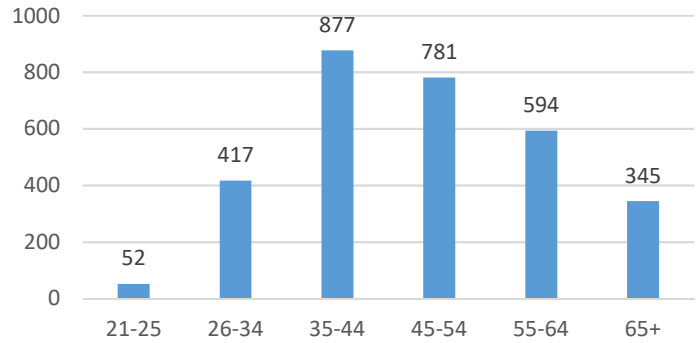

Casino VEP Enrollees By Age

Casino VEP Enrollees By Period