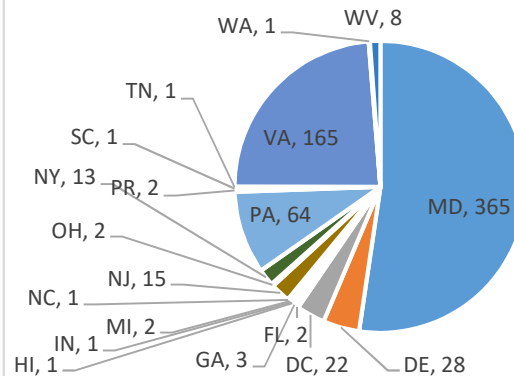

Current Voluntary Exclusions Lottery = 697

Lottery VEP Enrollees By Gender

Lottery VEP Enrollees By Age

Lottery VEP Enrollees By Period

Lottery VEP Enrollees By Residence

Lottery VEP Enrollees By Month