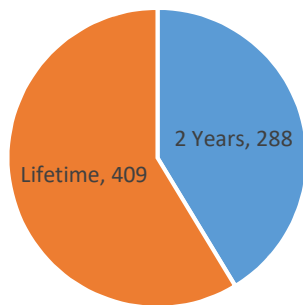

Current Voluntary Exclusions Lottery = 697

Lottery VEP Enrollees By Gender

Lottery VEP Enrollees By Age

Lottery VEP Enrollees By Period

Lottery VEP Enrollees By Residence

Lottery VEP Enrollees By Month