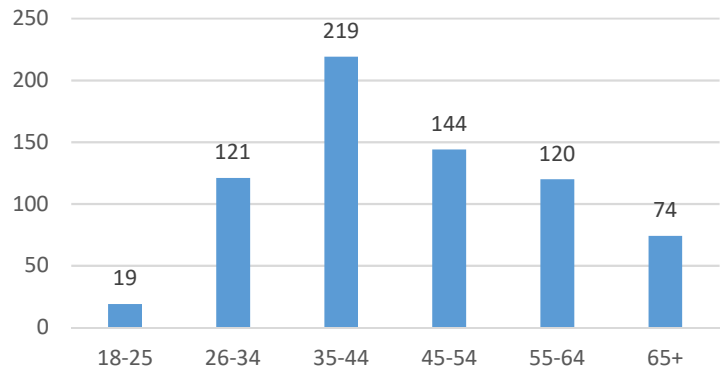

Current Voluntary Exclusions Lottery = 697

Lottery VEP Enrollees By Gender

Lottery VEP Enrollees By Age

Lottery VEP Enrollees By Period

Lottery VEP Enrollees By Residence

Lottery VEP Enrollees By Month